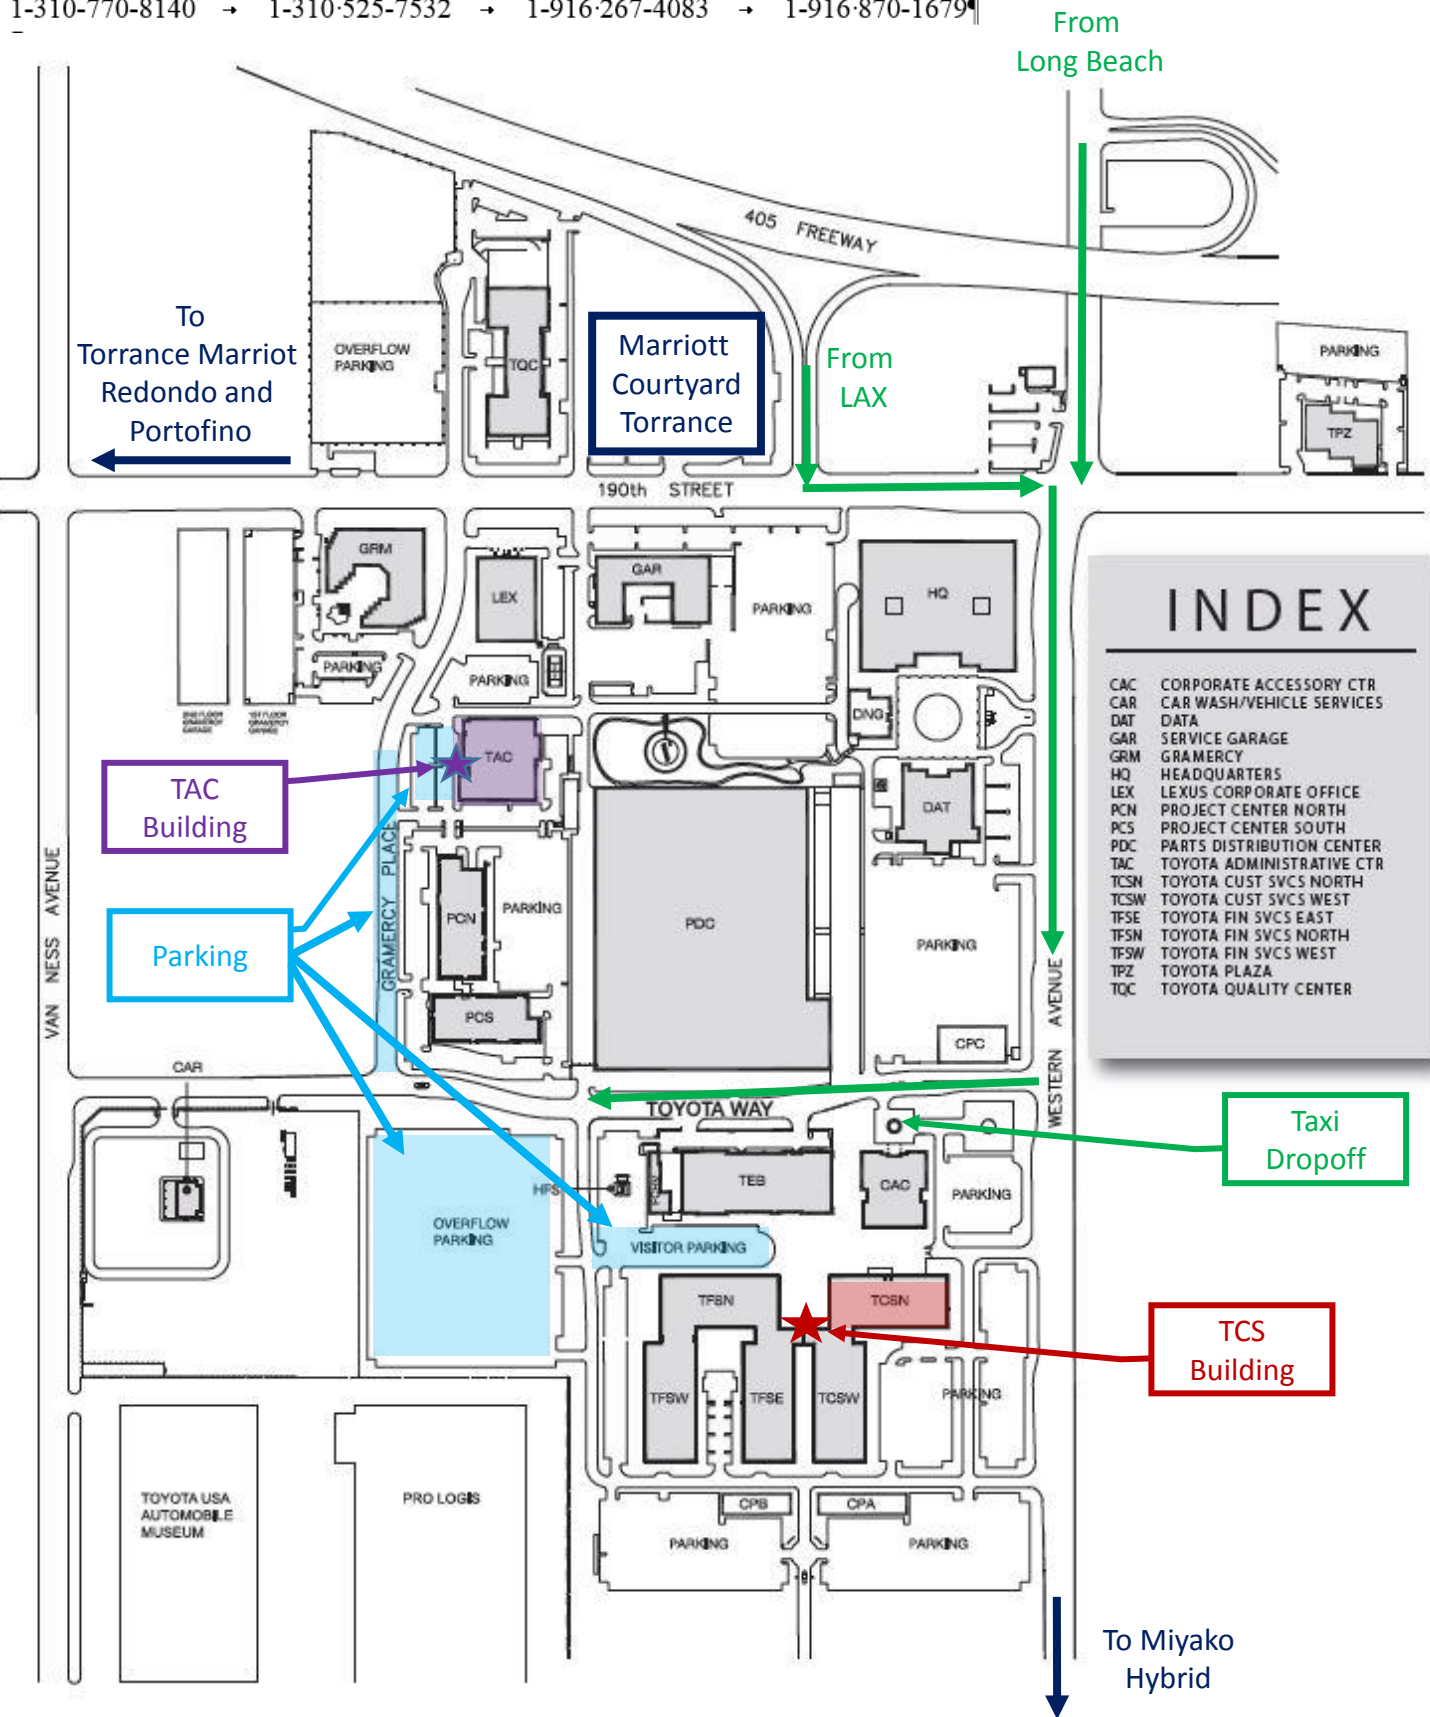

Meeting Contacts

Spencer Quong → Jacquelyn Birdsall → Jennifer Hamilton → Juan Contreras
1-310-770-8140 → 1-310-525-7532 → 1-916-267-4083 → 1-916-870-1679

From Long Beach

From LAX

To Torrance Marriot Redondo and Portofino

Marriott Courtyard Torrance

TAC Building

Parking

Taxi Dropoff

TCS Building

To Miyako Hybrid

INDEX	
CAC	CORPORATE ACCESSORY CTR
CAR	CAR WASH/VEHICLE SERVICES
DAT	DATA
GAR	SERVICE GARAGE
GRM	GRAMERCY
HQ	HEADQUARTERS
LEX	LEXUS CORPORATE OFFICE
PCN	PROJECT CENTER NORTH
PCS	PROJECT CENTER SOUTH
PDC	PARTS DISTRIBUTION CENTER
TAC	TOYOTA ADMINISTRATIVE CTR
TCSN	TOYOTA CUST SVCS NORTH
TCSW	TOYOTA CUST SVCS WEST
TFSE	TOYOTA FIN SVCS EAST
TFSN	TOYOTA FIN SVCS NORTH
TFSW	TOYOTA FIN SVCS WEST
TPZ	TOYOTA PLAZA
TQC	TOYOTA QUALITY CENTER

TOYOTA MOTOR SALES, U.S.A., INC.
TORRANCE, CA